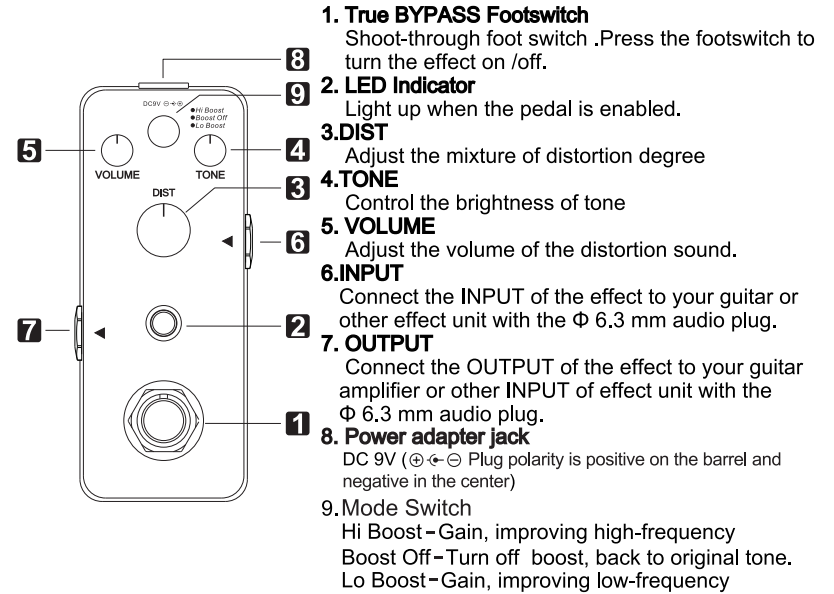

金属单块 说明书

感谢您使用本公司金属效果器，在使用本产品之前请仔细阅读本说明书

操作说明

产品特性

- 全面的增益，激励重金属失真。拥有最独特的强劲失真。
- 硬件直通 阻压减少
- LED灯指示效果器工作效果

技术参考

- 输入阻抗：1M Ohms (音频接入)
- 输出阻抗：470 Ohms (音频接出)
- 工作电流：25mA
- 电源配置：9V 直流变压器 (⊕ ⊖ ⊖ 外正内负)
- 尺寸：95mm(D)*45mm(W)*48mm(H)
 重量：240克(带包装)

Holy War Pedal Manual

Thank you for purchasing our Heavy Metal Effect, before operating this product, please read the enclosed Operating Instructions.

Operating Instructions

Features

- Entirely gaining and boosting the distortion degree of metal. Has the special and strong distortion effect
- True bypass provides transparent tone
- LED Indicator shows the working state.

Specifications

- Input Impedance: 1M Ohms
- Output Impedance: 470 Ohms
- Working current: 25mA
- Power Supply: DC 9V (⊕ ⊖ ⊖ Plug polarity is positive on the barrel and negative in the center)
- Dimensions: 95mm(D)*45mm(W)*48mm(H)
- Weight: 240g (with box)