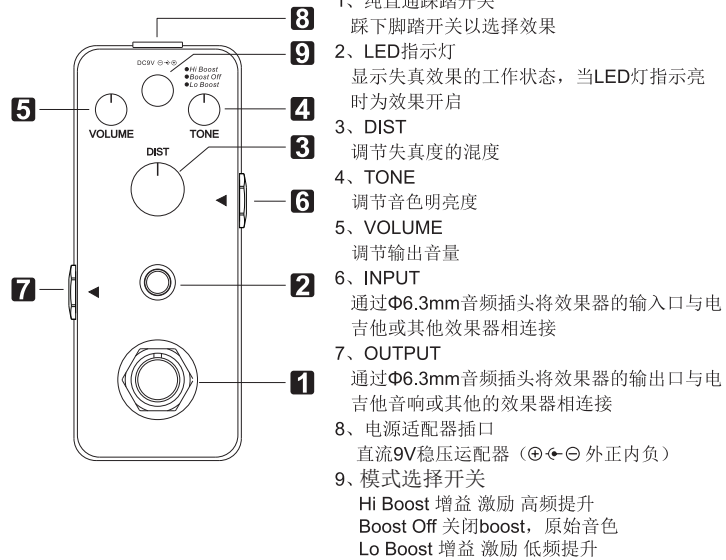

金属单块 说明书

感谢您使用本公司金属效果器，在使用本产品之前请仔细阅读本说明书

操作说明

产品特性

- 全面的增益，激励重金属失真。拥有最独特的强劲失真。
- 硬件直通 阻压减少
- LED灯指示效果器工作效果

技术参考

- 输入阻抗：1M Ohms (音频接入)
- 输出阻抗：470 Ohms (音频接出)
- 工作电流：25mA
- 电源配置：9V 直流变压器 (⊕ ⊖ ⊖ 外正内负)
- 尺寸：95mm(D)*45mm(W)*48mm(H)
 重量：240克(带包装)

Holy War Pedal Manual

Thank you for purchasing our Heavy Metal Effect, before operating this product, please read the enclosed Operating Instructions.

Operating Instructions

Features

- Entirely gaining and boosting the distortion degree of metal. Has the special and strong distortion effect
- True bypass provides transparent tone
- LED Indicator shows the working state.

Specifications

- Input Impedance: 1M Ohms
- Output Impedance: 470 Ohms
- Working current: 25mA
- Power Supply: DC 9V (⊕ ⊖ ⊖ Plug polarity is positive on the barrel and negative in the center)
- Dimensions: 95mm(D)*45mm(W)*48mm(H)
- Weight: 240g (with box)